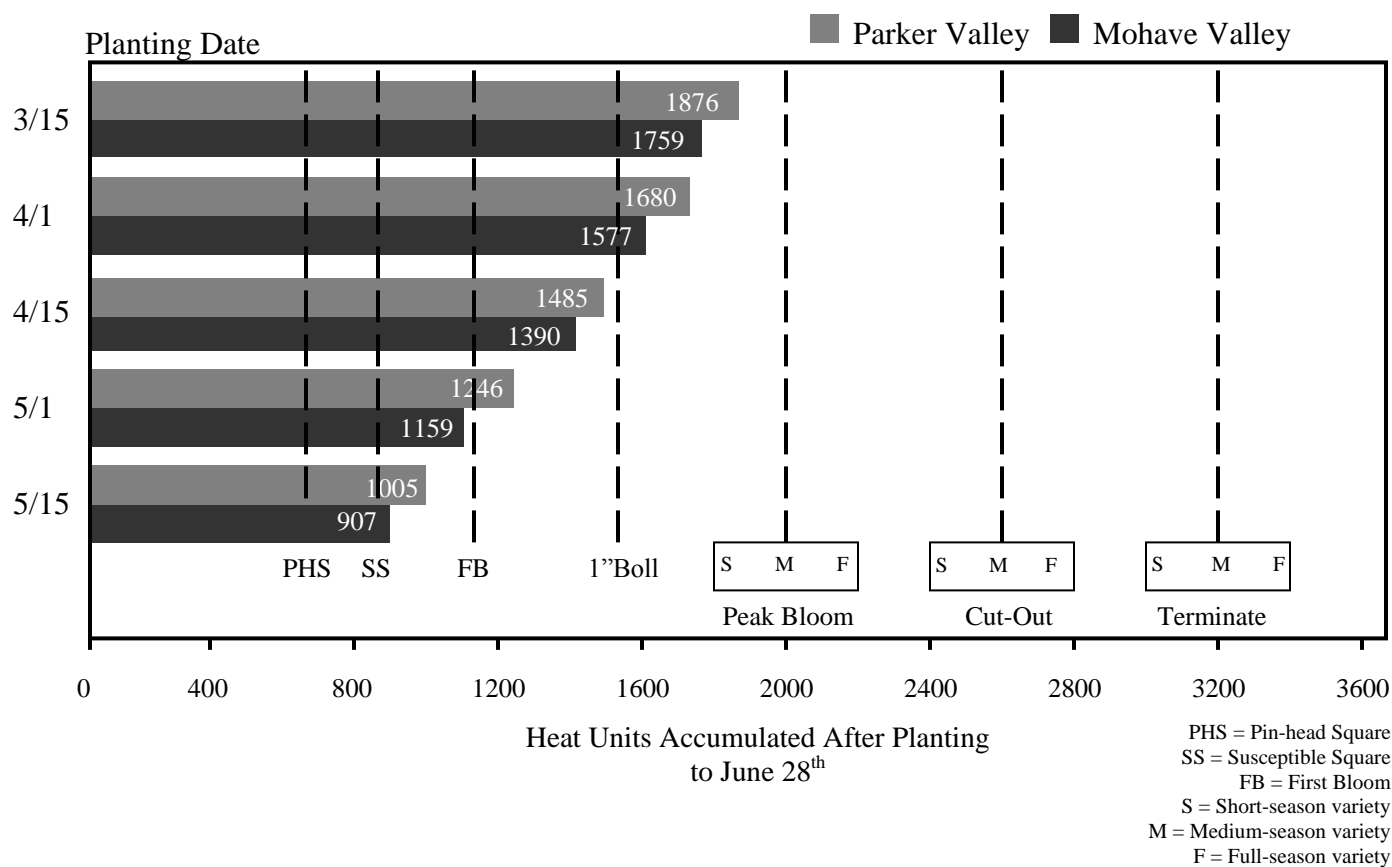

**Table 1. Historical and current weather data for Parker Valley**

Last Week: June 22 – June 28						This Week: June 29 – July 5					
	High	Low	DP*	HU**	Rain		High	Low	DP*	HU**	Rain
Normal	104	70	49	182	---	Normal	105	72	52	188	--
Recorded	108	73	49	191	0.00	2007	111	72	45	191	--