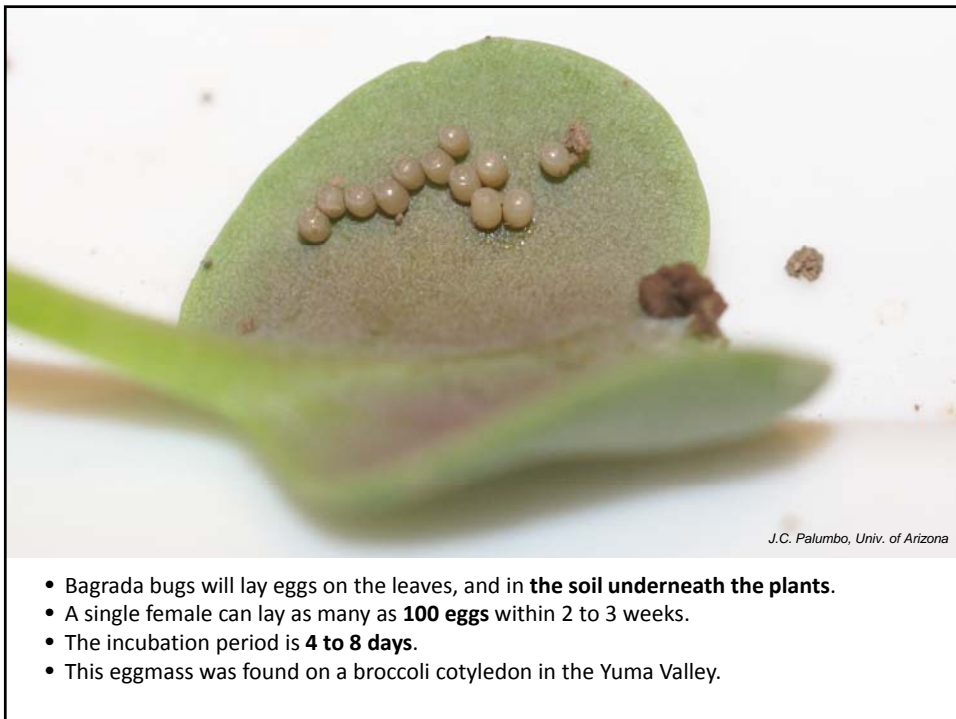

The Bagrada Bug, a New Invasive Pest of Cole Crops

John Palumbo, Yuma Ag Center
University of Arizona, Yuma

Harlequin bug
Murgantia histrionica

Bagrada bug
Bagrada hilaris

Bagrada bug - biology (India / Pakistan)

Host Range

*** Major pest of Canola & Brassica seed crops

Symptoms / Damage

J.C. Palumbo, Univ. of Arizona

Damage on leaves might be mistaken for herbicide damage (e.g., Goaltender)

Adult braggada bug feeding on broccoli cotyledon, Coachella Valley, CA, Sep 2009.
Note: the mouthparts underneath head inserted into leaf tissue (arrow)