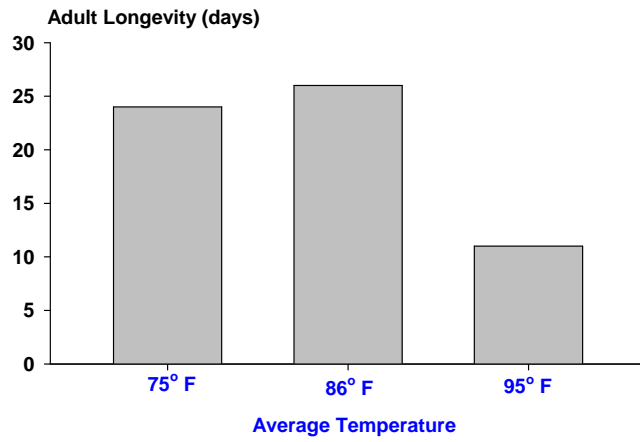

Bagrada bug - biology (India / Pakistan)