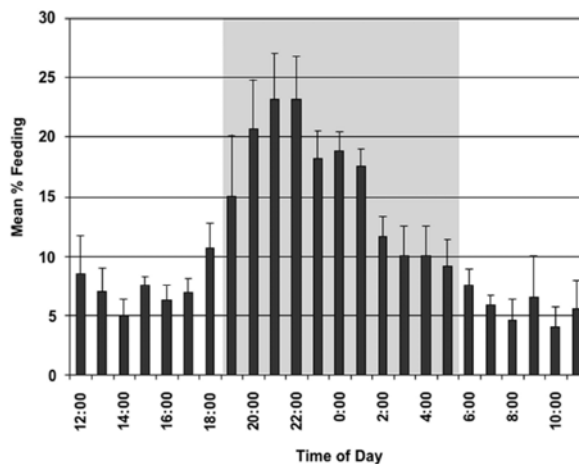

Are Bagrada bugs more active at Night ?

Southern Green Stink Bug
Nezara viridula

Effective Chemical Control – India and Pakistan

OP / CH		Seed	
Carbamates	Pyrethroid	Treatments	Others

Lorsban	Warrior	Azodrin	Garlic
Azodrin	Mustang	phosphamidon	Pepper
Endosulfan	Asana	carbosulfan	Soap
MSR	Danitol	lindane	Tobacco
lindane	fluvalinate		Neem
malathion	pyrethrin		
Sevin			
dichlorvos			
phosalone			
MSR			

Economic Threshold:
-Seedlings: 1 bug/m²
-Larger plants: 3 bugs