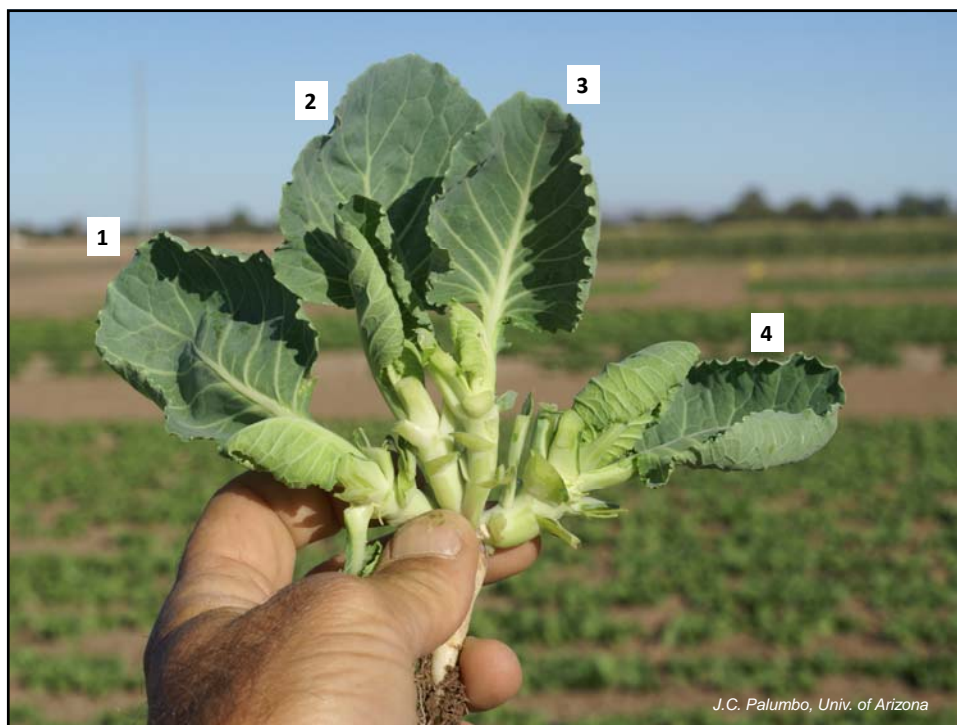

Host Range

*** Major pest of Canola & Brassica seed crops

Symptoms / Damage

J.C. Palumbo, Univ. of Arizona

Damage on leaves might be mistaken for herbicide damage (e.g., Goaltender)

Adult braggada bug feeding on broccoli cotyledon, Coachella Valley, CA, Sep 2009.
Note: the mouthparts underneath head inserted into leaf tissue (arrow)