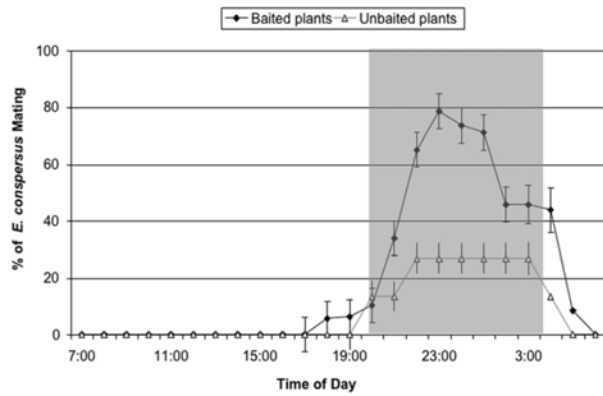

Are Bagrada bugs more active at Night ?

Conspere stink bug
Euschistus conspersus