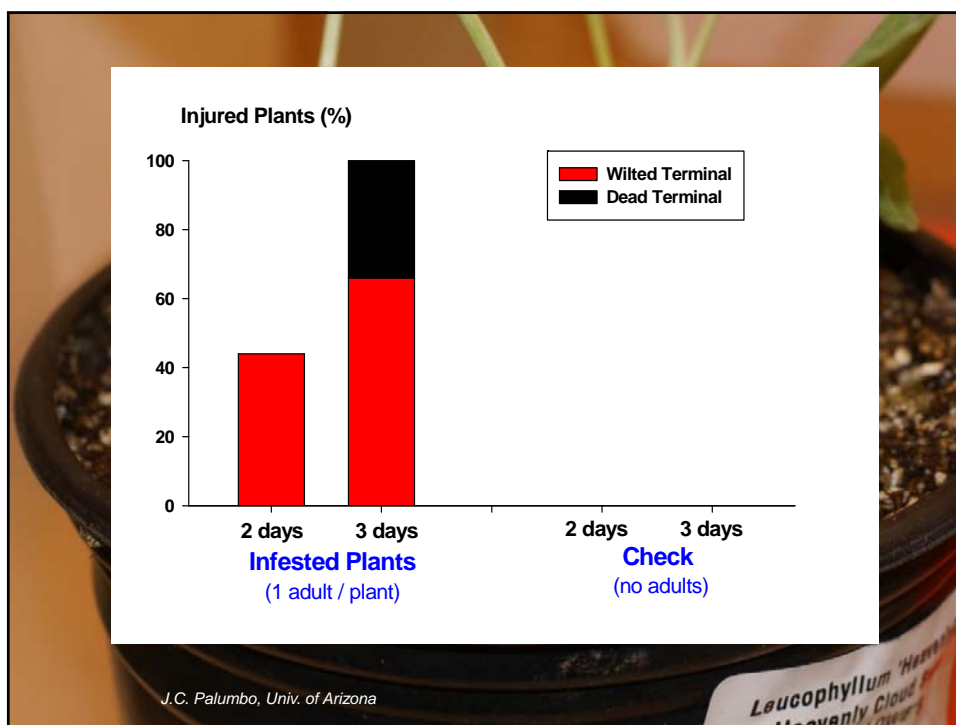

Host Range

*** Major pest of Canola & Brassica seed crops

Symptoms / Damage

J.C. Palumbo, Univ. of Arizona

Damage on leaves might be mistaken for herbicide damage (e.g., Goaltender)

Adult braggada bug feeding on broccoli cotyledon, Coachella Valley, CA, Sep 2009.
Note: the mouthparts underneath head inserted into leaf tissue (arrow)