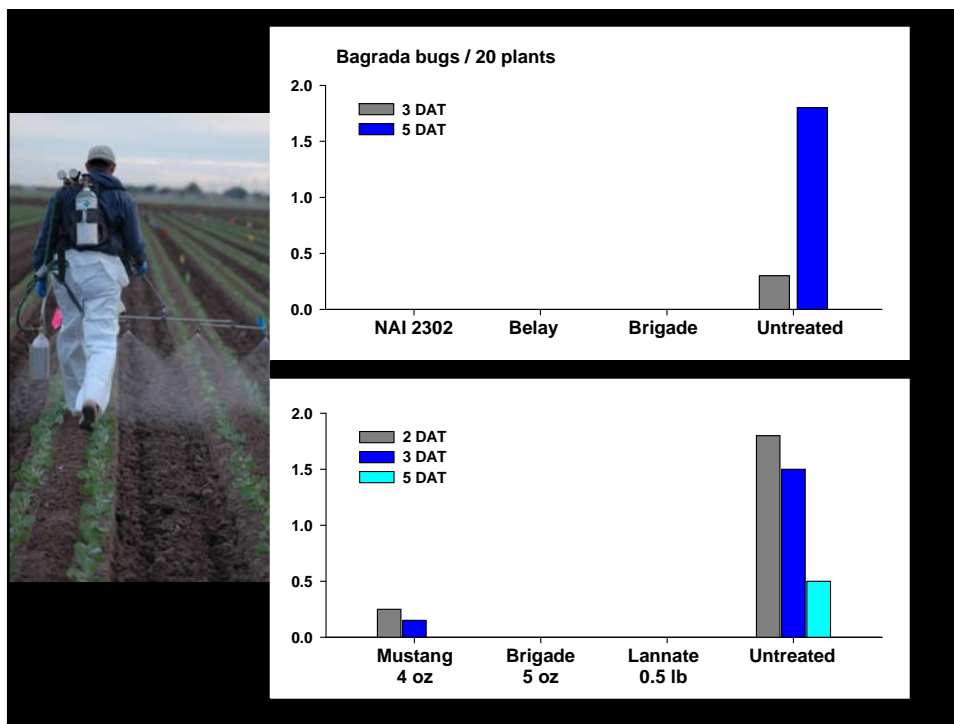

Bagrada Bugs

Alternatives for Bagrada bug Control in Desert Cole Crops

Lannate Lorsban Diazinon Orthene	1
Warrior Mustang Max Asana Voliam Xpress	1
Venom Assail Belay	2

- All of these products have shown good control of Harliquin bug in the southern and eastern U.S.