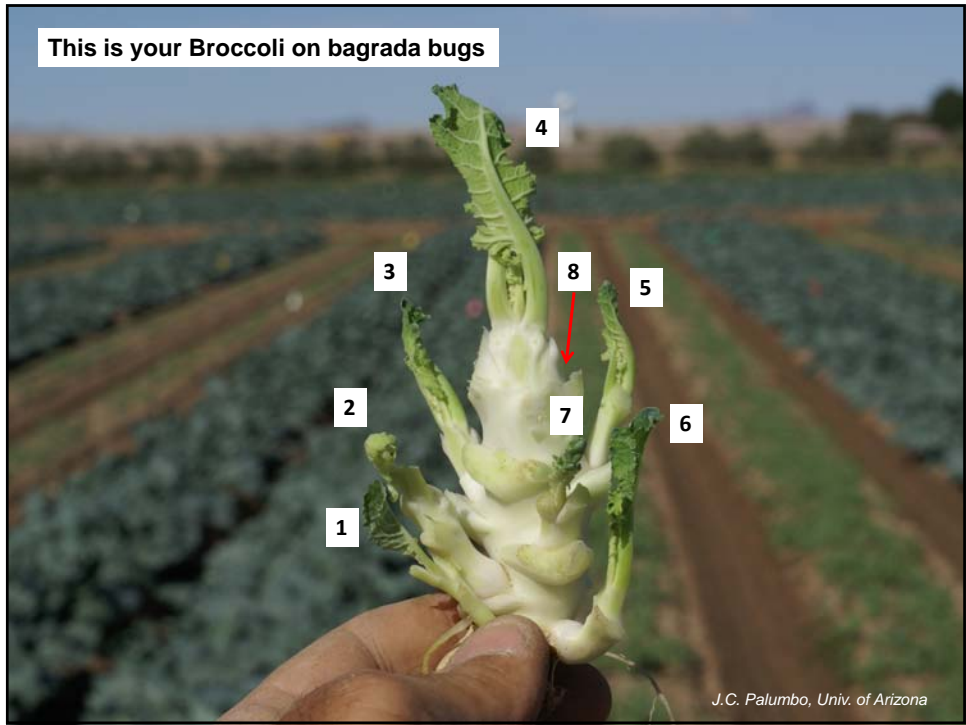

Host Range

*** Major pest of Canola & Brassica seed crops

Symptoms / Damage

J.C. Palumbo, Univ. of Arizona

Damage on leaves might be mistaken for herbicide damage (e.g., Goaltender)

Adult braggada bug feeding on broccoli cotyledon, Coachella Valley, CA, Sep 2009.
Note: the mouthparts underneath head inserted into leaf tissue (arrow)