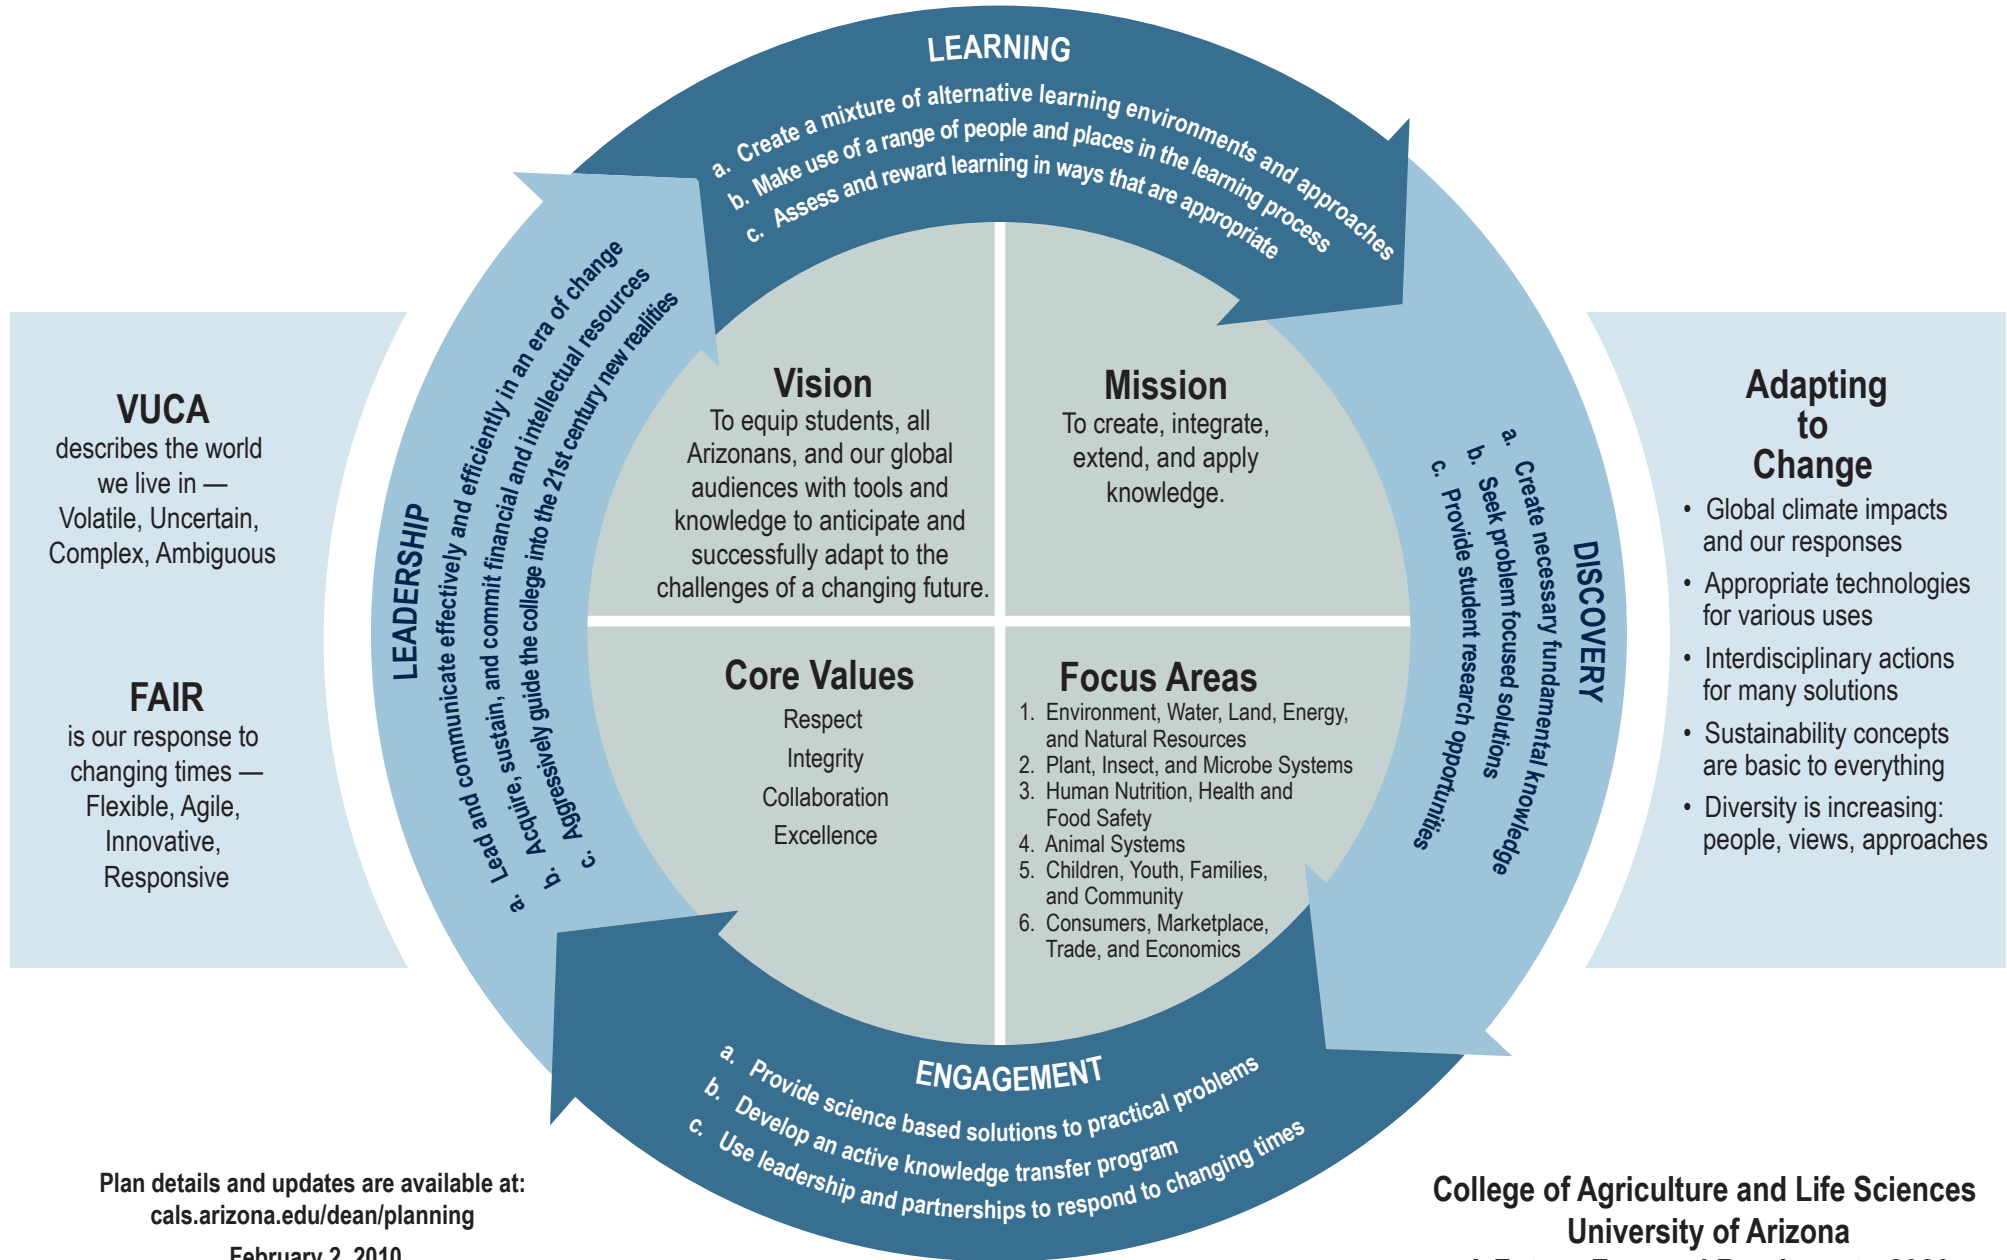

Strategic Plan 2010 - 2020

How can we accomplish our vision and mission?
Adapt to a New Normal by Smart Change

Signature Focus: Sustainable Integrated Systems

- Arid and Semi-Arid Region Agriculture and Environment
- Individuals, Families, Communities, and Organizations
- Globally Oriented Basic and Applied Research

Plan details and updates are available at:
cals.arizona.edu/dean/planning

February 2, 2010

College of Agriculture and Life Sciences
University of Arizona
A Future-Focused Roadmap to 2020