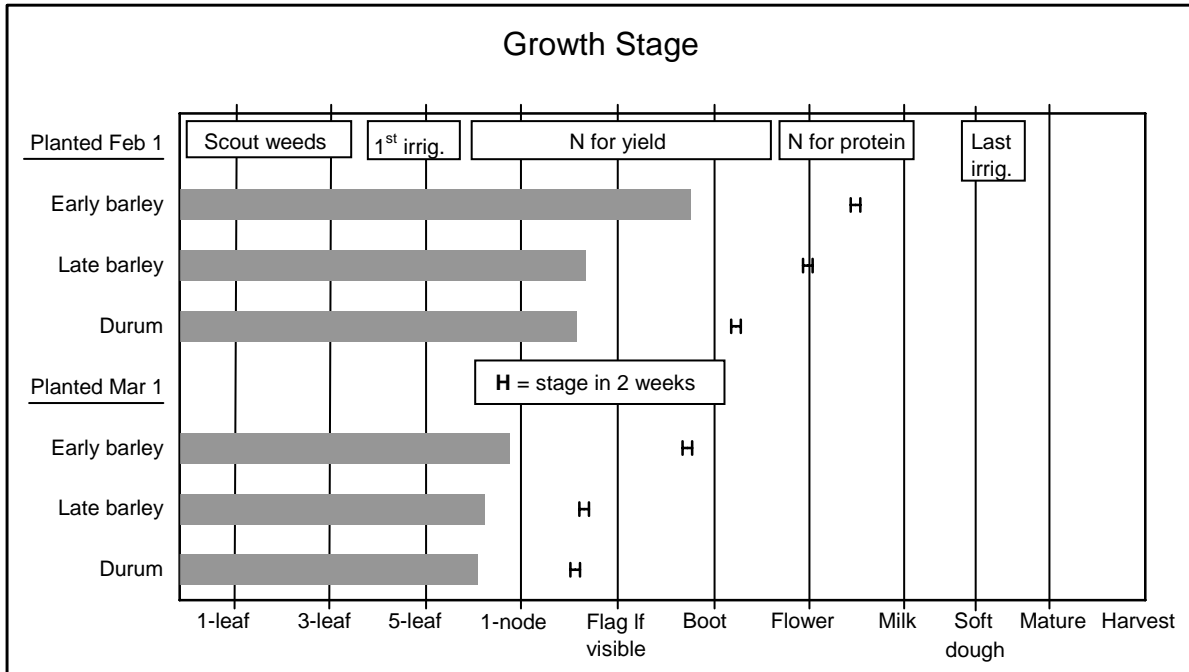

Bonita

Small Grain Advisory

April 19, 2009

(Note: This advisory was developed by Mike Ottman, Extension Agronomist, University of Arizona using AZMET weather data. Funding was received from the Arizona Grain Research and Promotion Council.)