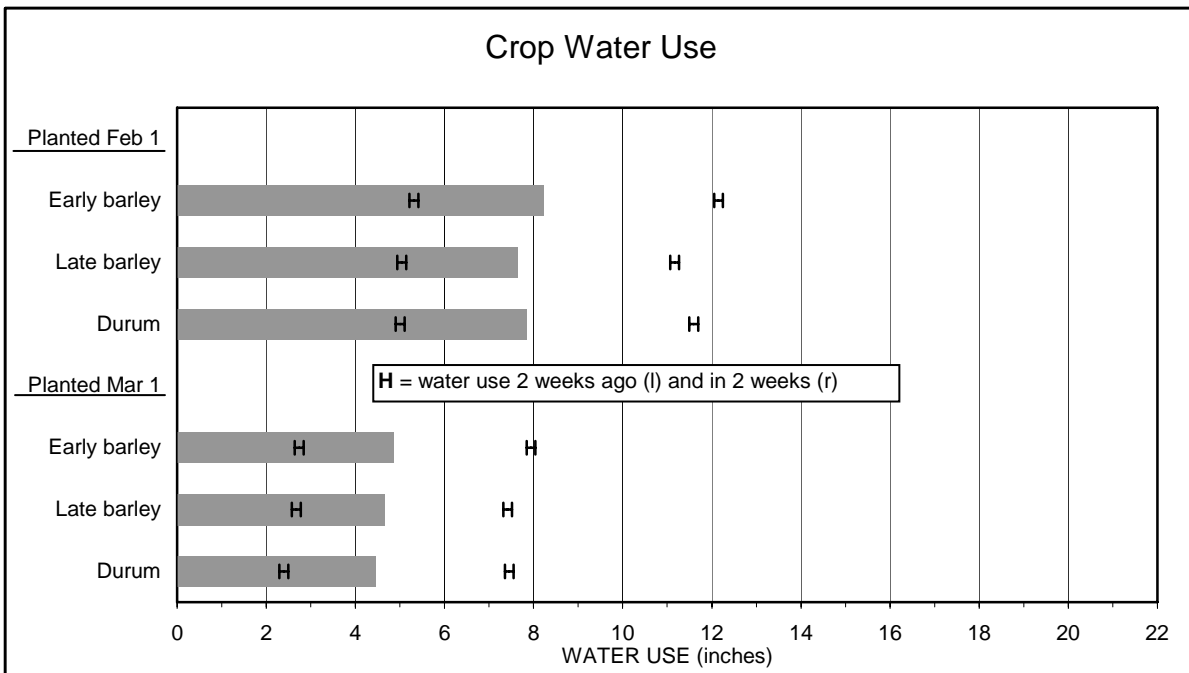

Bonita

Small Grain Advisory

April 19, 2009

(Note: This advisory was developed by Mike Ottman, Extension Agronomist, University of Arizona using AZMET weather data. Funding was received from the Arizona Grain Research and Promotion Council.)