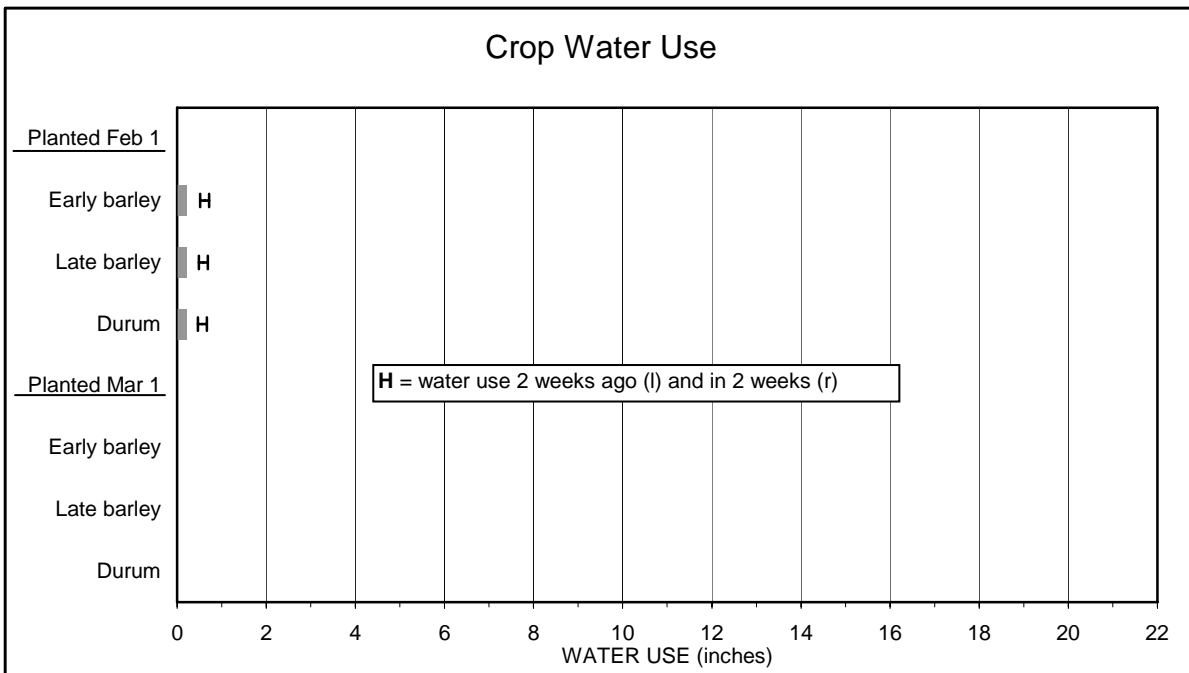

Bonita

Small Grain Advisory

February 8, 2009

(Note: This advisory was developed by Mike Ottman, Extension Agronomist, University of Arizona using AZMET weather data. Funding was received from the Arizona Grain Research and Promotion Council.)