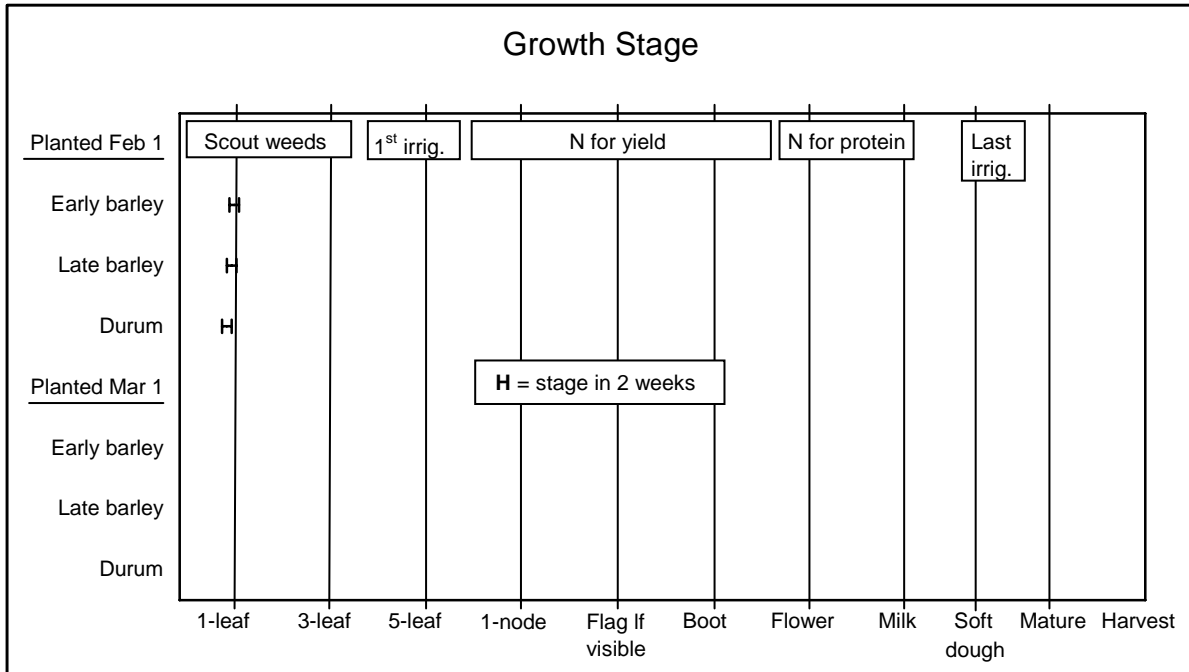

Bonita

Small Grain Advisory

February 8, 2009

(Note: This advisory was developed by Mike Ottman, Extension Agronomist, University of Arizona using AZMET weather data. Funding was received from the Arizona Grain Research and Promotion Council.)