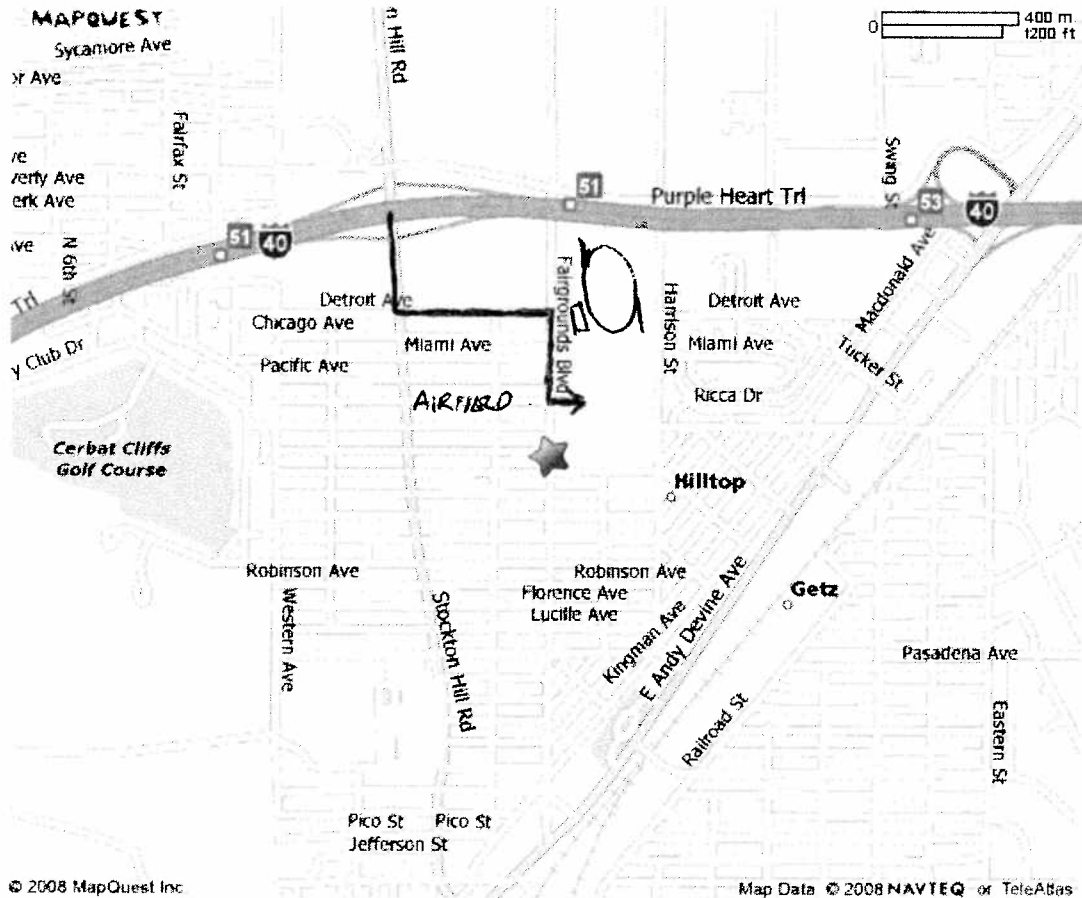

**Mohave County Fair Assn
Inc:** 928-753-2636
2600 Fairgrounds Blvd
Kingman AZ
86401 US

Notes:
Only text visible within note field will
print.

All rights reserved. Use Subject to License/Copyright

This map is informational only. No representation is made or warranty given as to its content. User assumes all risk of use. MapQuest and its suppliers assume no responsibility for any loss or delay resulting from such use.